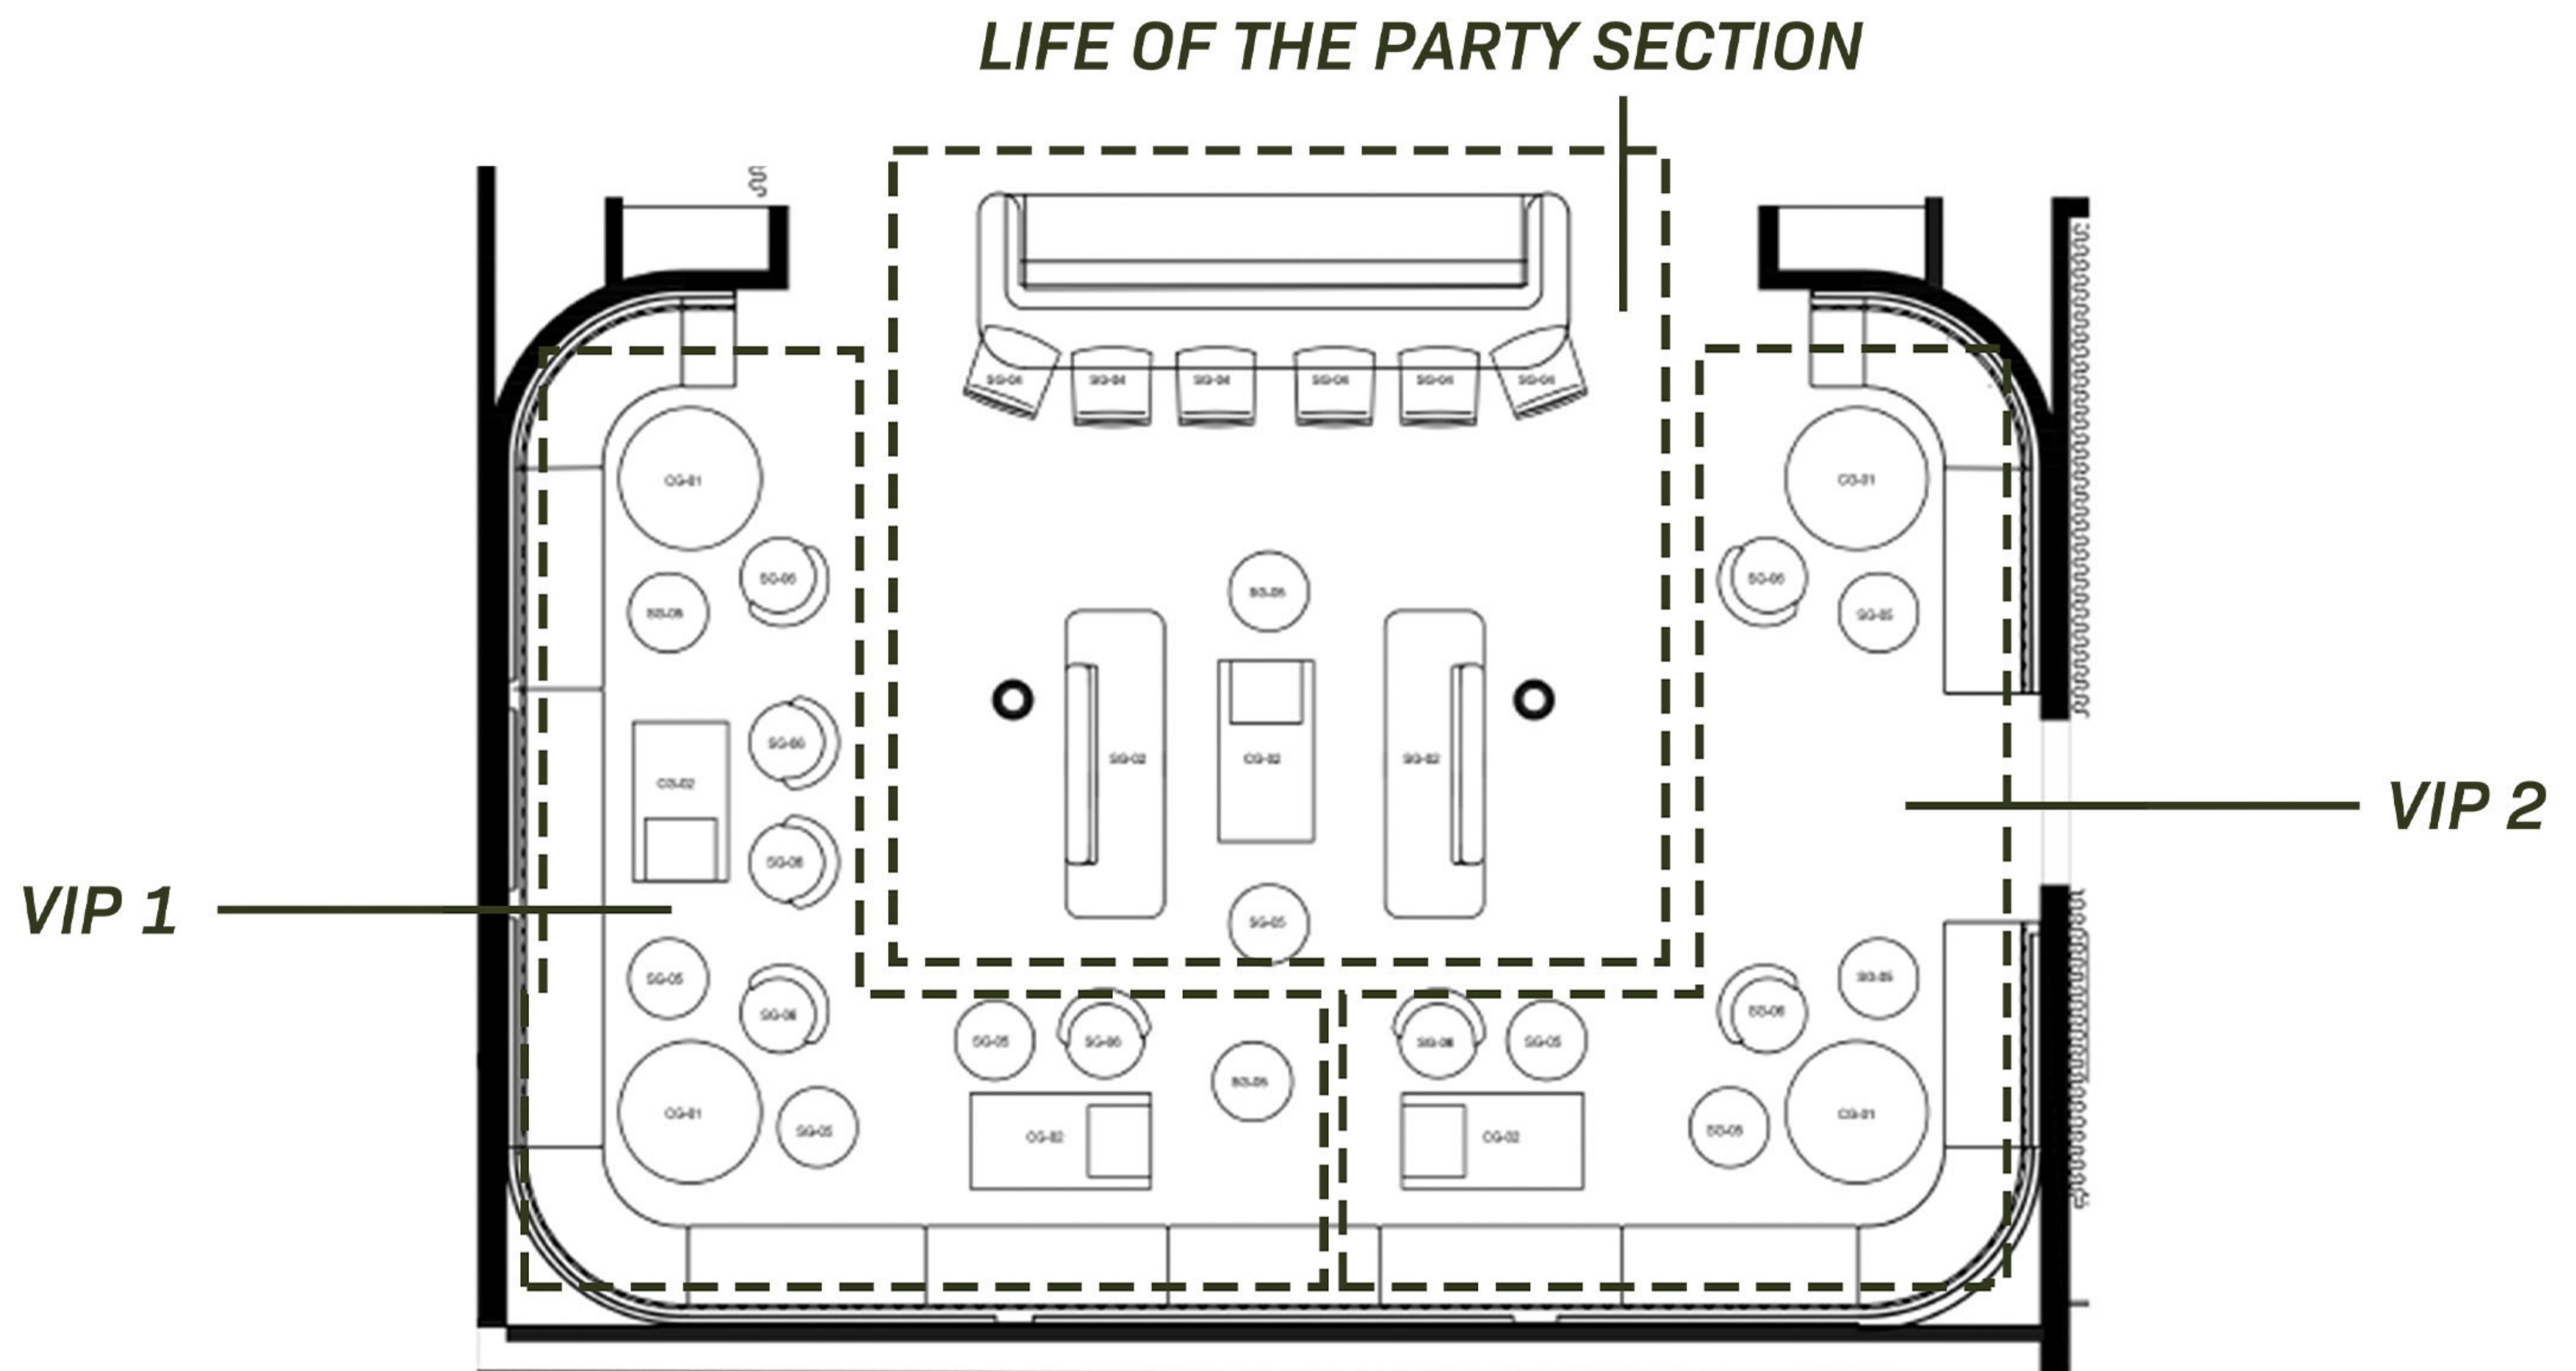

Saksey's

DETROIT'S MOST INTIMATE ROOM

SAKSEY'S | WWW.SAKSEYSDETROIT.COM | @SAKSEYS
1550 WOODWARD AVENUE | DETROIT, MI

SAKSEY'S FLOOR PLAN

SIZE 850 SQ/FT

CAPACITY

- Seats up to 55
- 75 Guest Limit

VIP SERVICES

SAKSEY'S SPECS

AUDIO / VISUAL CAPABILITIES

- (1) 65" Big Screen TV for Live Broadcasts, Branding and Custom Slideshows
- Ability to Accommodate Live Bands & Performances
- Full A/V Capabilities (Specs Available upon Request)